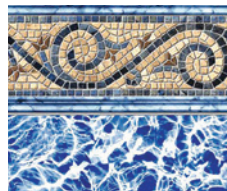

### Standard Liner Colors

Light Blue

Dark Blue

### Optional Liner Patterns\*

Siesta Wave

Diffusion

\*Liner choices are subject to change without notice.